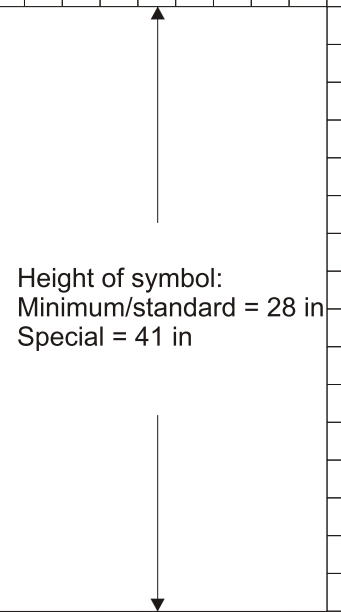

International Symbol of Accessibility Parking Space Marking  
with Blue Background and White Border Options

\*\*Stroke width:  
Minimum/standard = 3 in  
Special = 4 in